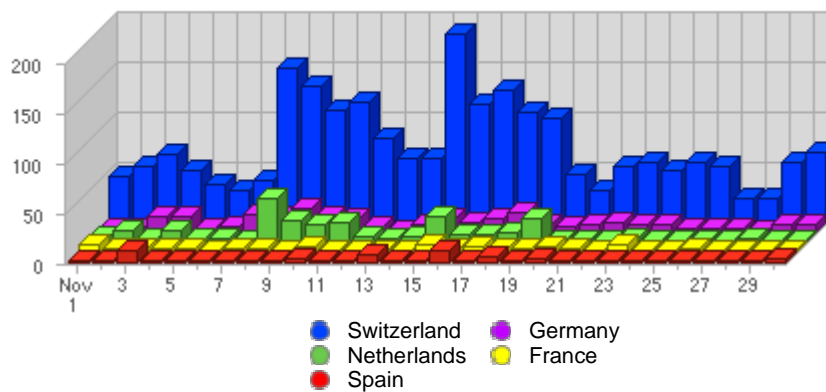

Geographic Info > European Country

Report Description

Report Description: European Countries that Visitors came from during the month of November 2010
 Report Range: Month of November 2010
 Report Scope: Historical Data
 List Size: 21 of 21

Map

Activity Breakdown

#	Flag	Country	Total Visits	Average Visits Historically	Change	Percent of Visits
1.		Switzerland	2,552	1,199.00	+1,436 ▲	70.81%
2.		Germany	335	202.33	+155 ▲	9.30%
3.		Netherlands	294	86.56	+193 ▲	8.16%
4.		France	124	103.44	-1 ▼	3.44%
5.		Spain	82	40.11	-9 ▼	2.28%
6.		Italy	53	24.56	+29 ▲	1.47%

7.		Austria	52	27.22	+33 ▲	1.44%
8.		Sweden	31	12.78	+25 ▲	0.86%
9.		Liechtenstein	22	11.44	+15 ▲	0.61%
10.		Belgium	17	11.67	+6 ▲	0.47%
11.		Ukraine	8	3.67	+5 ▲	0.22%
12.		Luxembourg	7	3.50	-3 ▼	0.19%
13.		Greece	5	5.22	-1 ▼	0.14%
14.		Norway	4	1.33	+4 ▲	0.11%
15.		United Kingdom	4	15.00	-5 ▼	0.11%
16.		Russia	4	1.40	+4 ▲	0.11%
17.		Portugal	3	-	+3 ▲	0.08%
18.		Ireland	2	2.78	+1 ▲	0.06%
19.		Bulgaria	2	2.00	-3 ▼	0.06%
20.		Slovakia	2	-	+2 ▲	0.06%
21.		Slovenia	1	0.50	0 ▬	0.03%
			3,604	1,755	+1,885 ▲	