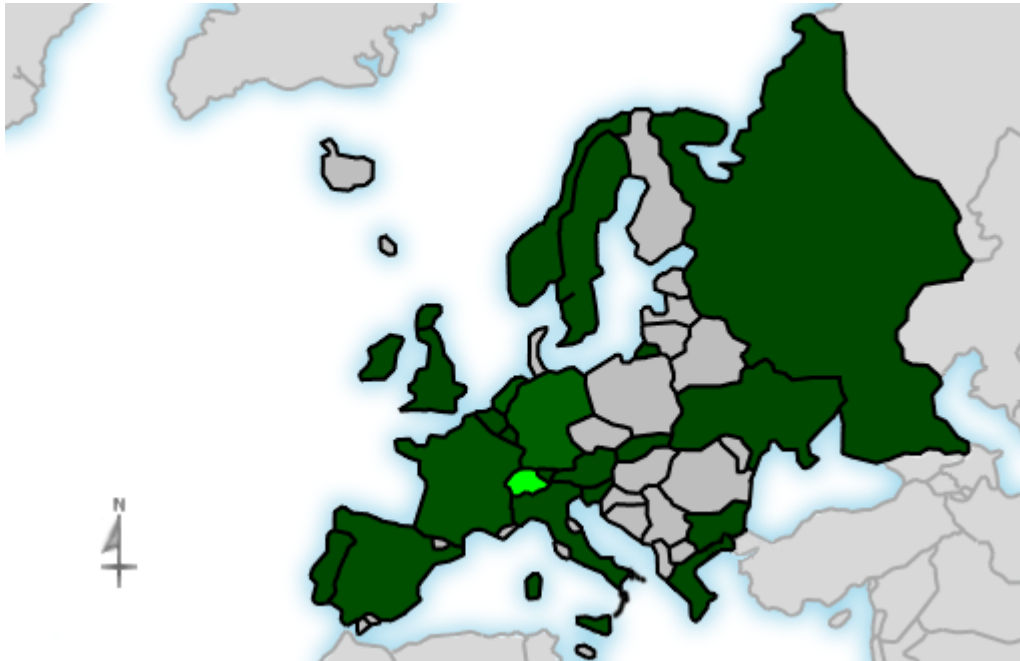

Geographic Info > European Country

Report Description

Report Description: European Countries that Visitors came from during the month of November 2010
 Report Range: Month of November 2010
 Report Scope: Historical Data
 List Size: 21 of 21

Map

Activity Breakdown

#	Flag	Country	Total Visits	Average Visits Historically	Change	Percent of Visits
1.		Switzerland	2,552	1,199.00	+1,436 ▲	70.81%
2.		Germany	335	202.33	+155 ▲	9.30%
3.		Netherlands	294	86.56	+193 ▲	8.16%
4.		France	124	103.44	-1 ▼	3.44%
5.		Spain	82	40.11	-9 ▼	2.28%
6.		Italy	53	24.56	+29 ▲	1.47%